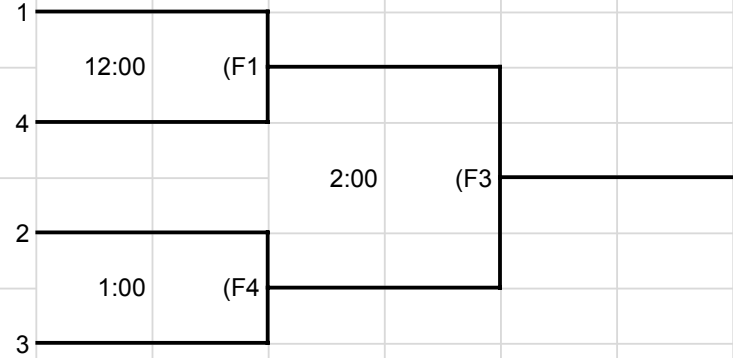

# 8U SOFTBALL

Teams	Seed	Wins	Loses	Runs Allowed	Total	Runs Scored (Maximum 8)	Total
BUXX BABES							
LADY BLUE SOX							
HEAT							
DUCKS							

**FIELD**

Pool Play

Single Elimination Tournament

F1	9:00	BUXX BABES	DUCKS
F1	10:00	BUXX BABES	HEAT
F5	10:00	DUCKS	LADY BLUE SOX
F1	11:00	HEAT	LADY BLUESOX